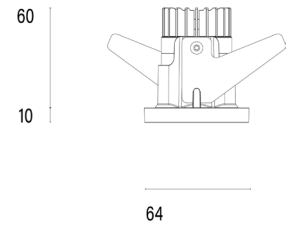

101 06 000102.022

Model

Name	Mono 060 Type 1 Recessed Downlighter
Finish	Structured Black
Area	Indoor / Outdoor

System

Power (Luminaire)	6.8W
Power (System)	8W
Voltage	240V-AC
Optics	Rotationally Symmetrical Direct 60°
Colour Temperature	2700°K
Luminous Flux	624lm
TM30	Rf95 Rg103
CRI	Ra98
Lumen Maintenance	L90 B10 50000hrs
Chromacity	<3 McAdam Step Ellipse
Articulation	Fixed
Cut-Out	Round 55mm x 90mm Depth
Ingress Protection	IP44
Control Device	Remote Phase DIM (Included)
Class	III